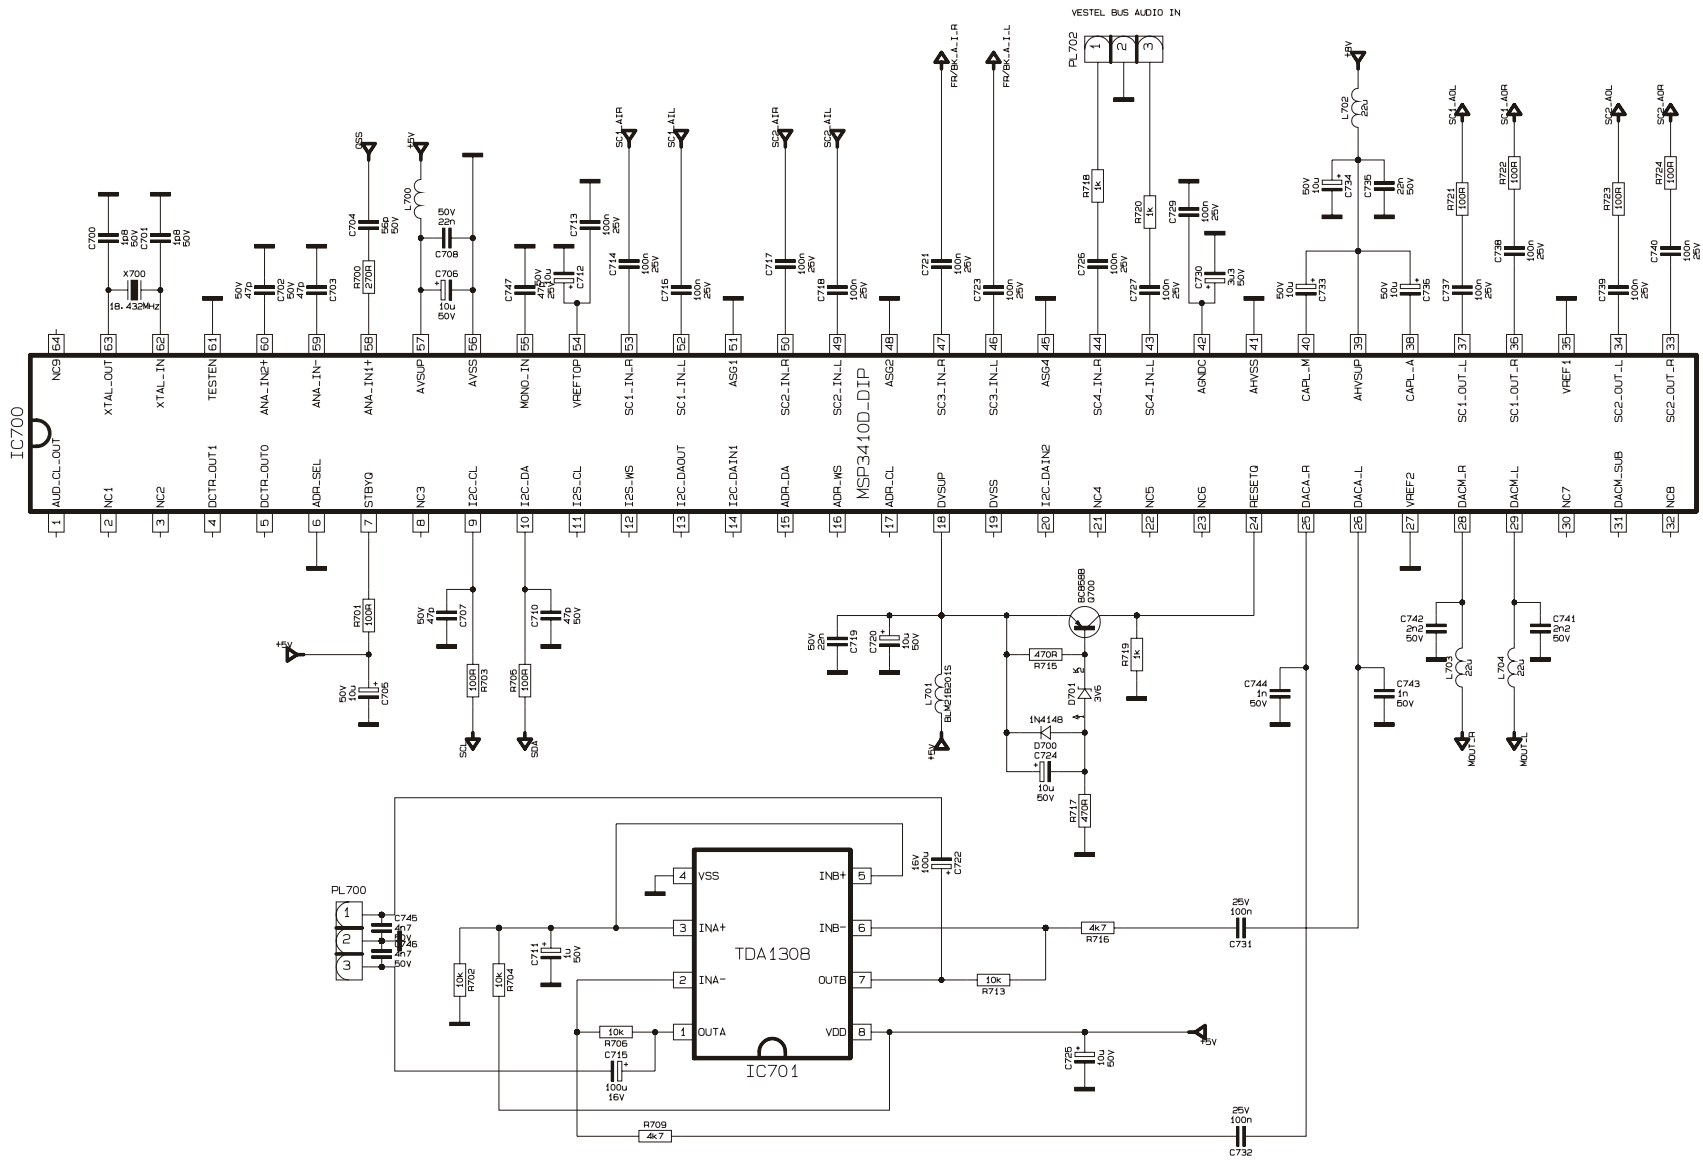

MAIN BOARD	11AK30
SHEET	005 / CRT
VERSION	D
DATE	06. 11. 2000

MAIN BOARD	11AK30
SHEET	004 / DEFL.
VERSION	D
DATE	06. 11. 2000

MAIN BOARD	11AK30
SHEET	006 / SMPS
VERSION	D
DATE	06. 11. 2000

MAIN BOARD	11AK30
SHEET	007 / STR.
VERSION	D
DATE	06. 11. 2000

MAIN BOARD	11AK30
SHEET	001 / uC
VERSION	D
DATE	06. 11. 2000

MAIN BOARD	11AK30
SHEET	002 / VIDEO
VERSION	D
DATE	06.11.2000