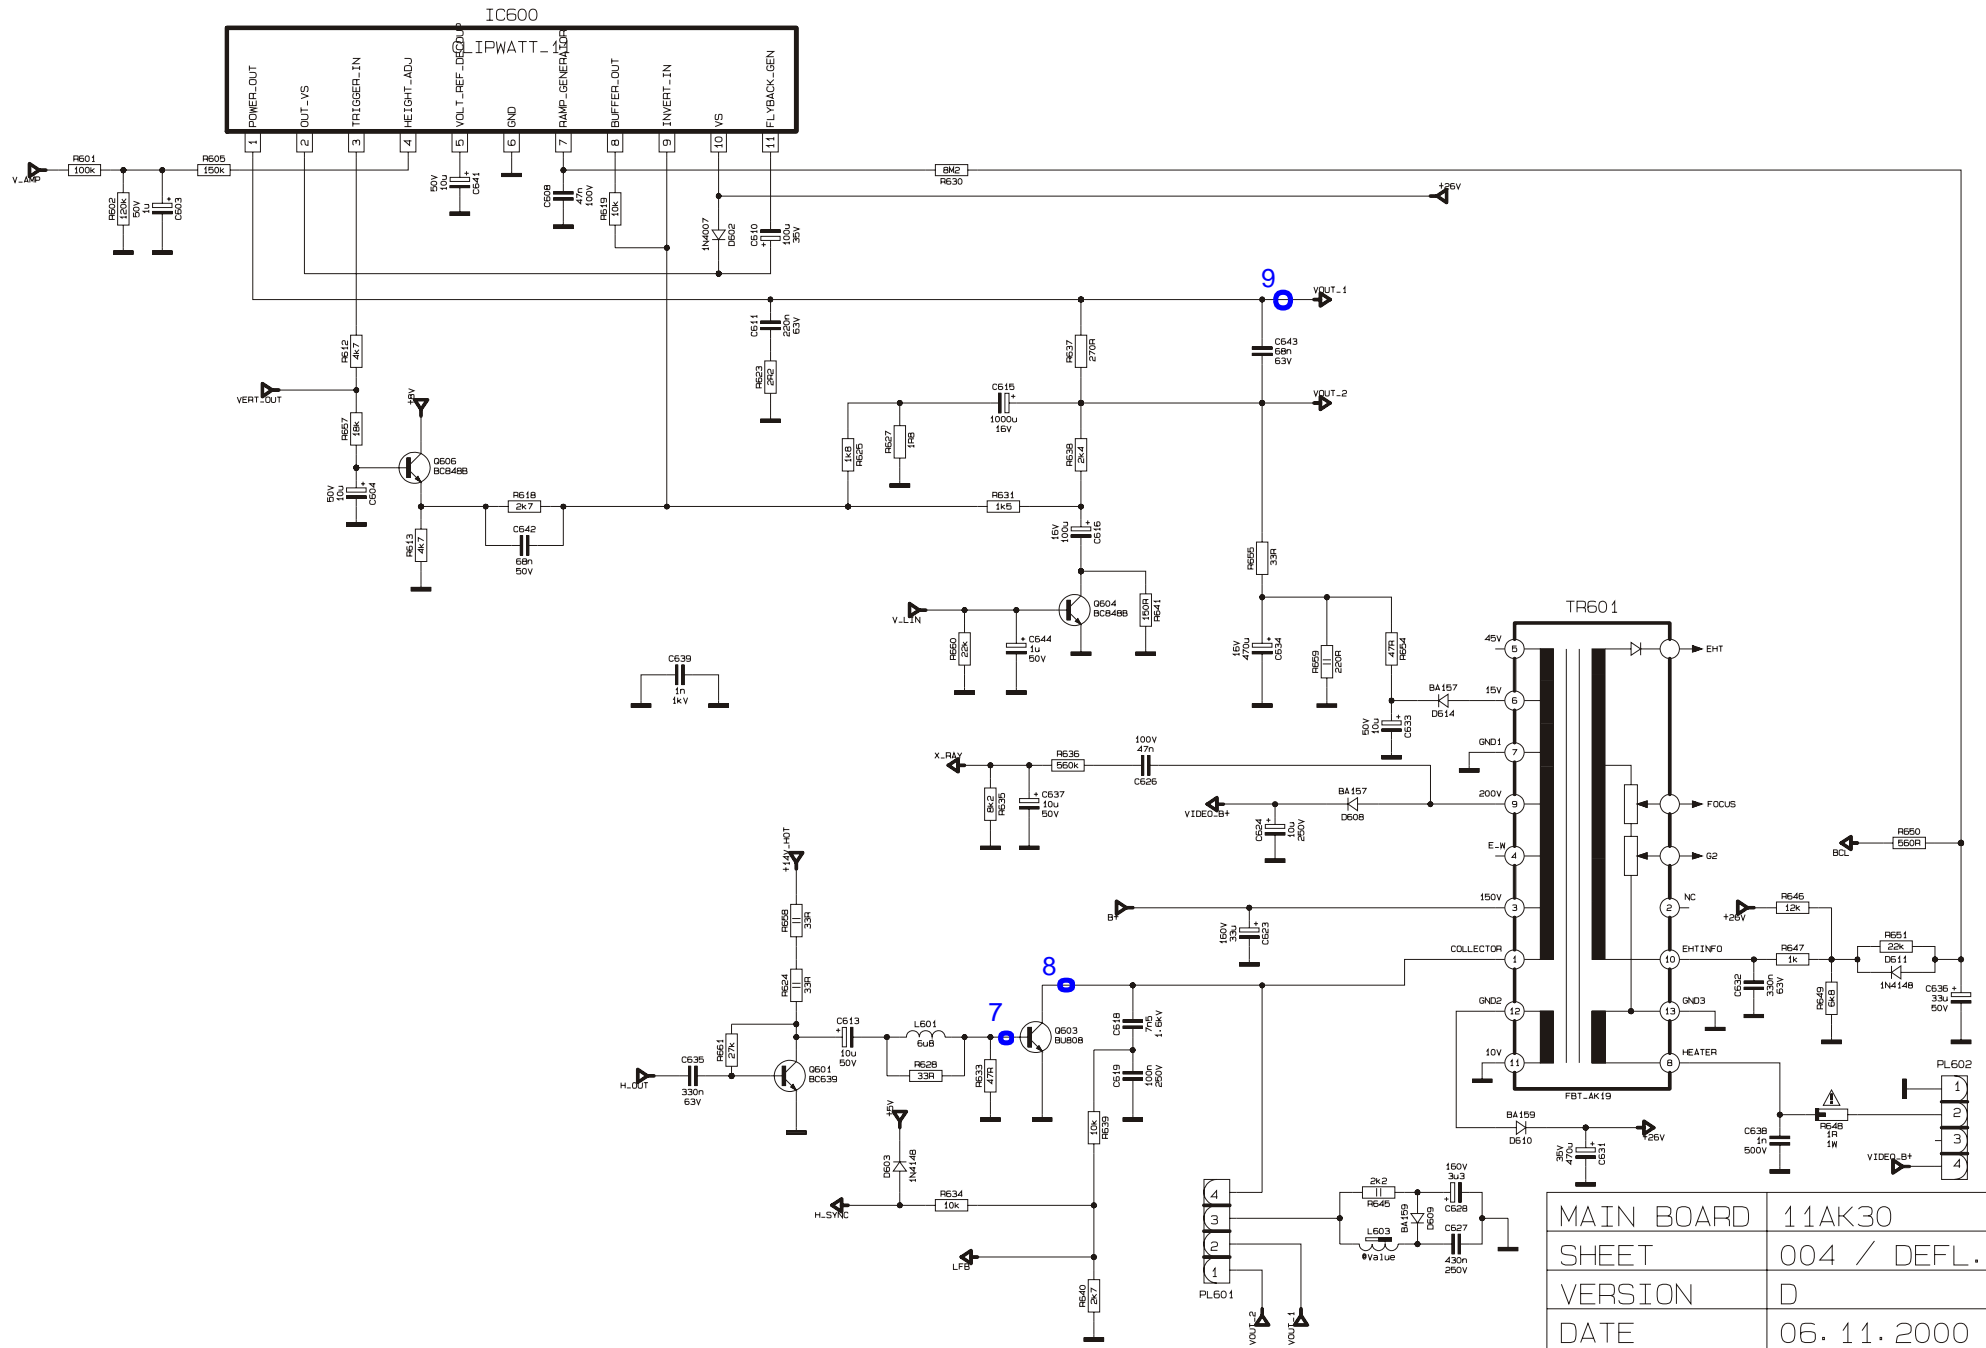

MAIN BOARD	11AK30
SHEET	005 / CRT
VERSION	D
DATE	06. 11. 2000

MAIN BOARD	11AK30
SHEET	004 / DEFL.
VERSION	D
DATE	06. 11. 2000

MAIN BOARD	11AK30
SHEET	006 / SMPS
VERSION	D
DATE	06. 11. 2000

MAIN BOARD	11AK30
SHEET	007 / STR.
VERSION	D
DATE	06. 11. 2000

MAIN BOARD	11AK30
SHEET	001 / uC
VERSION	D
DATE	06. 11. 2000

MAIN BOARD	11AK30
SHEET	002 / VIDEO
VERSION	D
DATE	06.11.2000