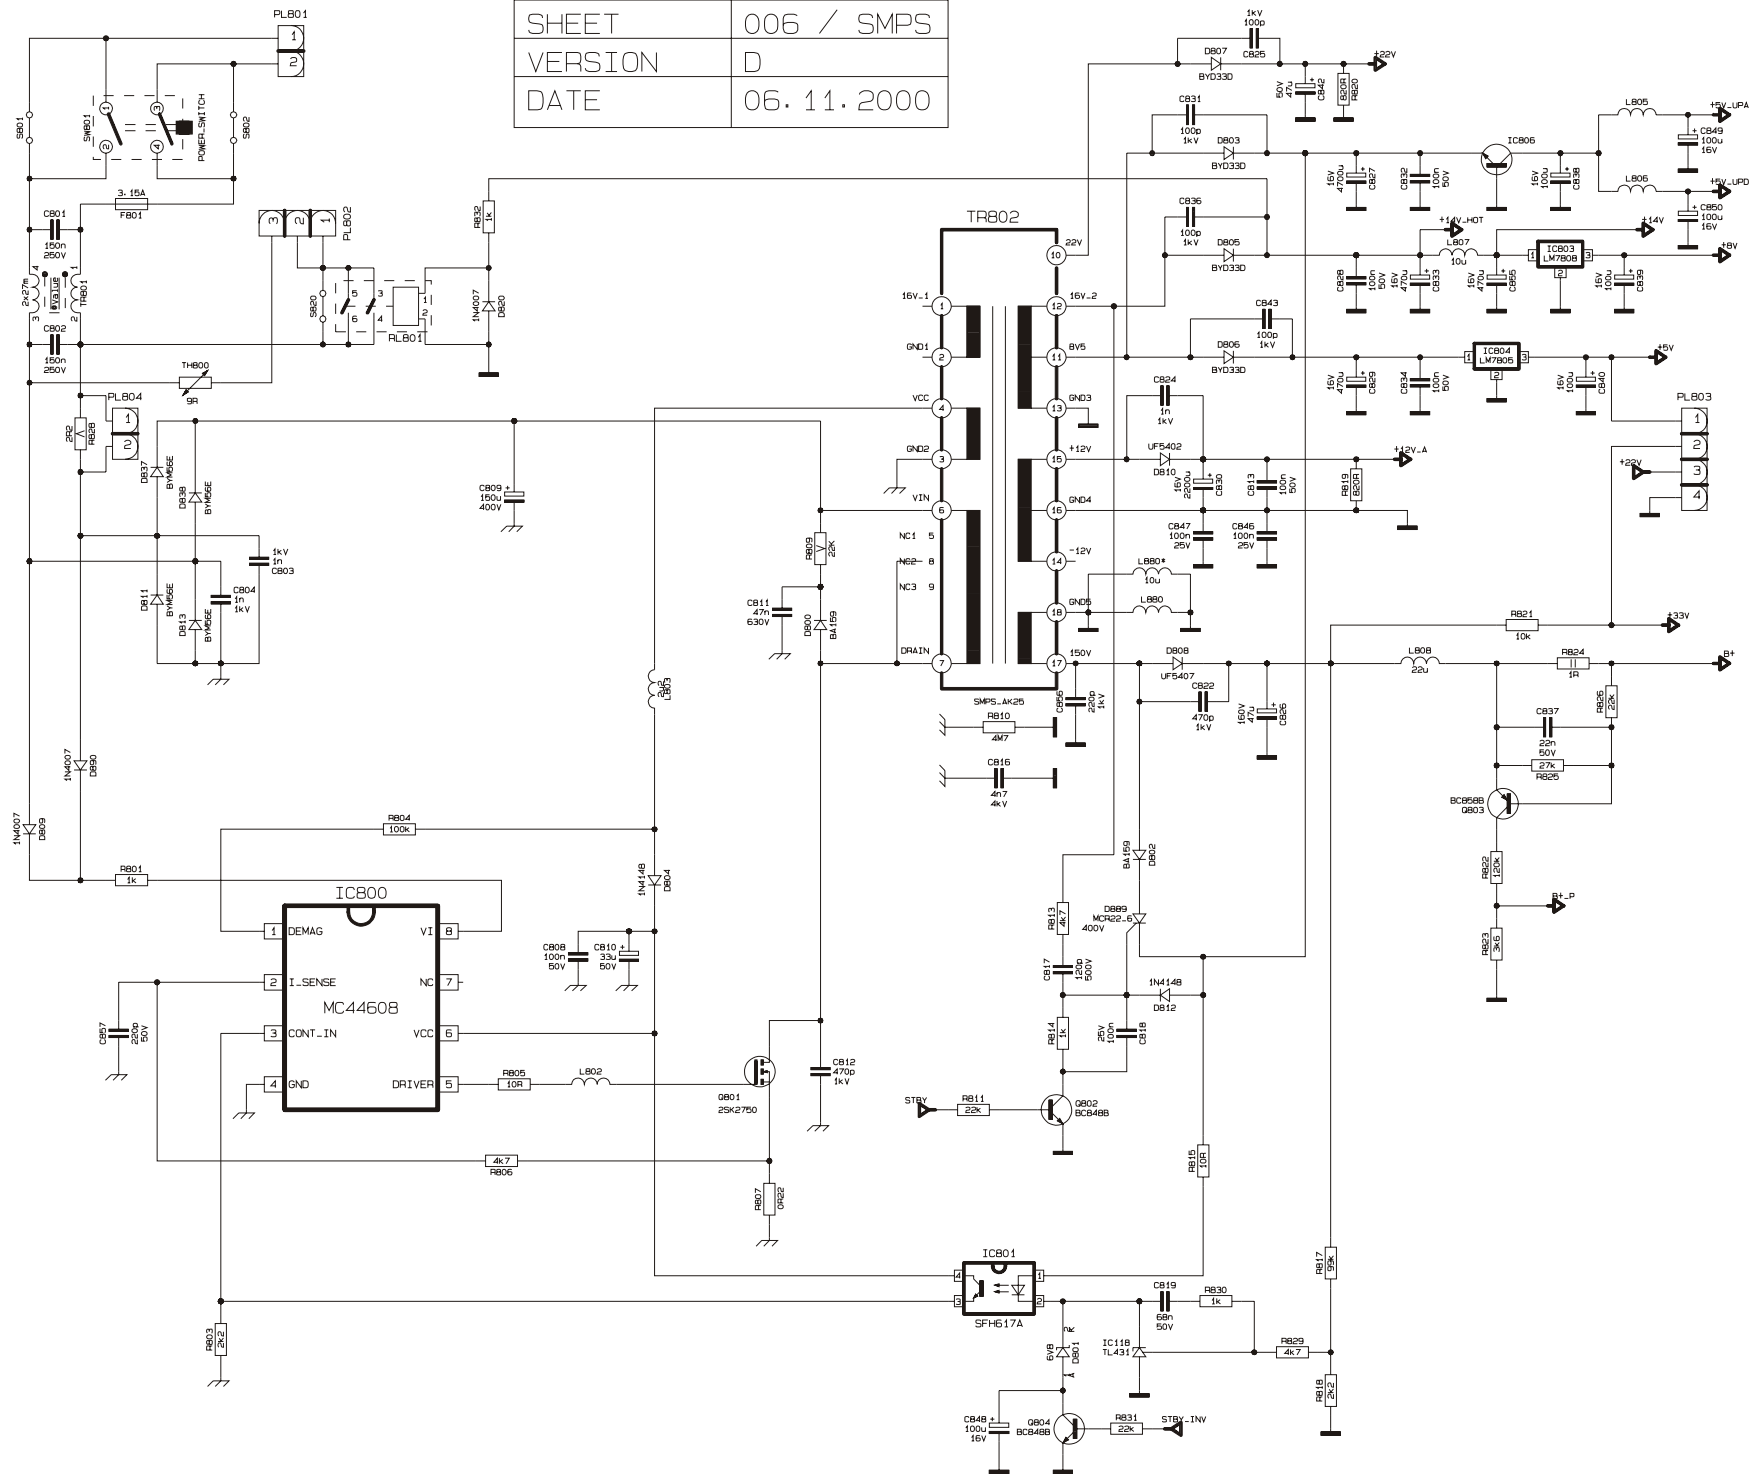

MAIN BOARD	11AK30
SHEET	005 / CRT
VERSION	D
DATE	06. 11. 2000

MAIN BOARD	11AK30
SHEET	004 / DEFL.
VERSION	D
DATE	06. 11. 2000

MAIN BOARD	11AK30
SHEET	006 / SMPS
VERSION	D
DATE	06. 11. 2000

MAIN BOARD	11AK30
SHEET	007 / STR.
VERSION	D
DATE	06. 11. 2000

MAIN BOARD	11AK30
SHEET	001 / uC
VERSION	D
DATE	06. 11. 2000

MAIN BOARD	11AK30
SHEET	002 / VIDEO
VERSION	D
DATE	06.11.2000